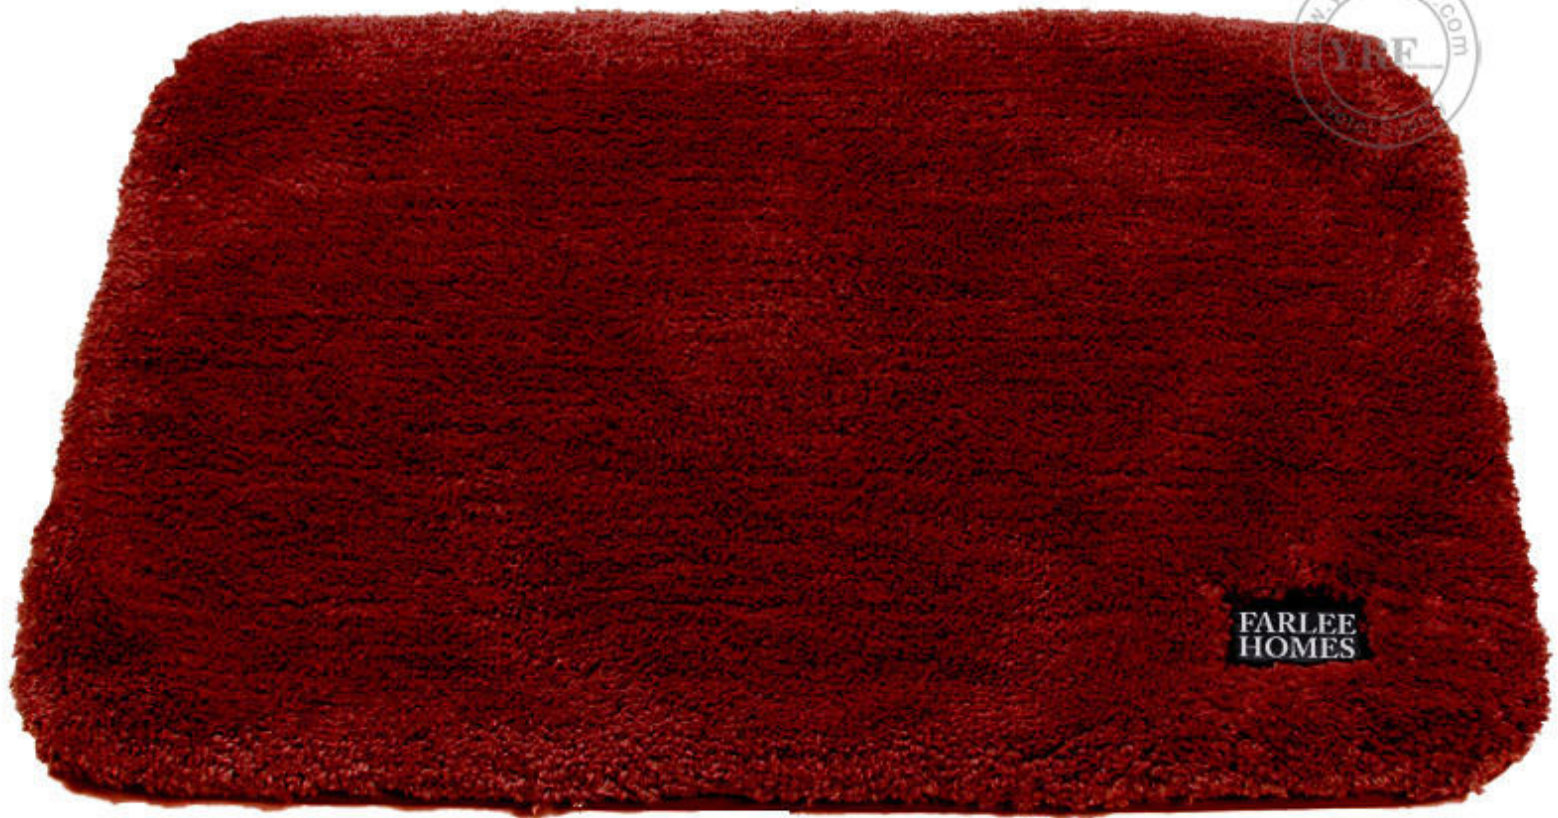

**FARLEE
HOMES**